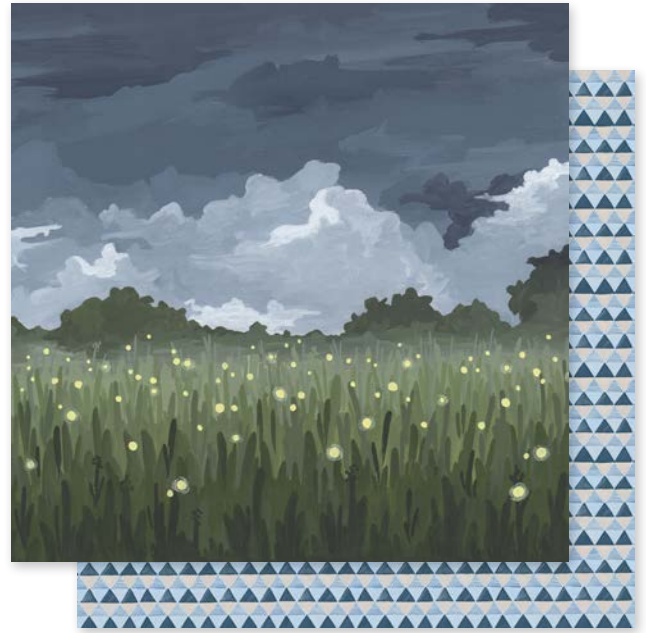

| 346423 | Fireflies in the Garden |