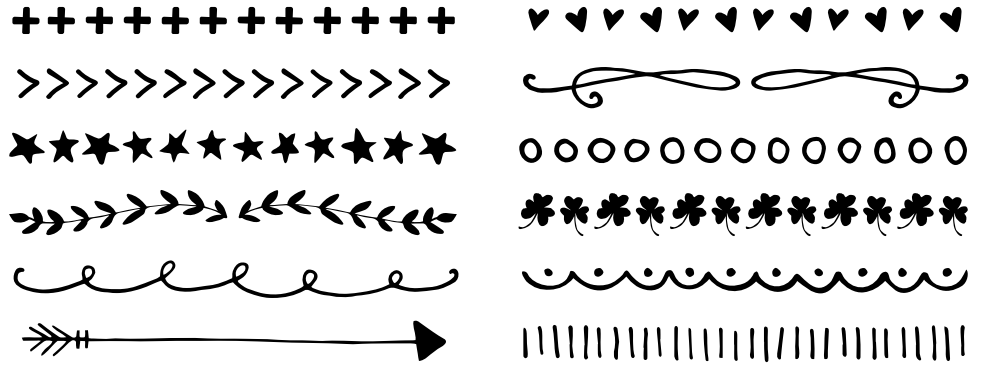

ROTARY STAMP

Rotating date stamp with decorative borders.
| 320686 | packaging 4.36x5.58 in | 1 piece |

EPHEMERA

Die-cut cardstock shapes with gold foil accents.
| 320679 | packaging 4.75x6.175 in | 40 pieces |