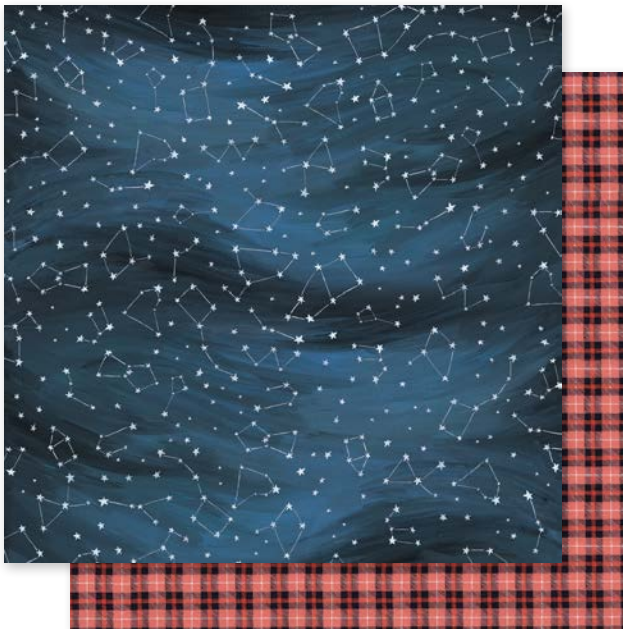

# creekside

**12x12 PATTERNED PAPER**

Double-sided, acid-free cardstock paper  
| packaging 12x12.5 in |

| 320662 | Take Note |

| 320663 | Gathering Flowers |

| 320664 | Night Sky |

| 320665 | Rings and Crosses |