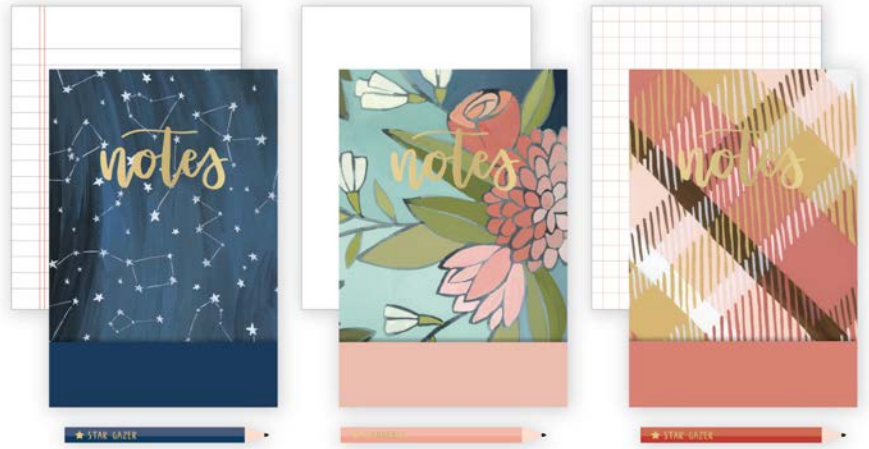

NOTEPADS AND PENCILS

3 designer notebooks with magnetic matchbook closure.
Includes 3 notebooks and 3 mini pencils.
| 320685 | packaging 3.82x6.61 in | 6 pieces |