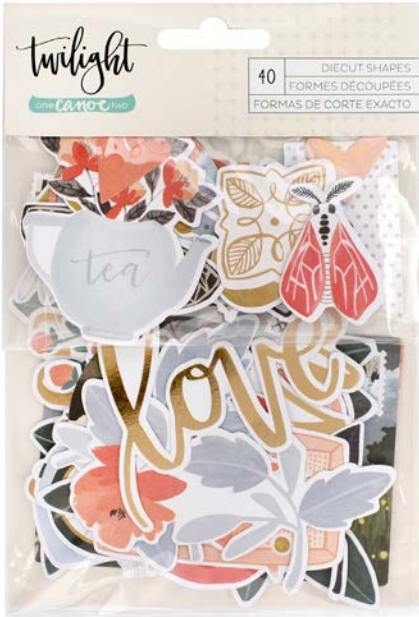

**THICKERS – HAZEL**

Fabric chipboard letter stickers.

| 346432 | packaging 5.625x13 in | 140 pieces |

**ACCENT & PHRASE STICKERS**

Cardstock sticker sheet with matte champagne foil accents.

| 346430 | packaging 5.625x13 in | 63 pieces |

Twilight

**WASHI TAPE SET**

Set of 6 washi tape. 6 yards each, 36 yards total.  
 | 346436 | packaging 2x5.67 in | 6 pieces |

**RUB-ONS**

Rub-on transfer sheets. Includes applicator stick.  
 | 346437 | packaging 3.75x8.55 in | 2 sheets |

**EPHEMERA**

Die-cut cardstock shapes with champagne foil accents.  
 | 346431 | packaging 4.75x7 in | 40 pieces |

YOU and ME	JAN	0	0	2014	CAPTURE THIS	JUL	6	6	2020
GOING PLACES	FEB	1	1	2015	OUR STORY	AUG	7	7	2021
▼▼▼▼▼	MAR	2	2	2016	XXXXXXXX	SEP	8	8	2022
THIS MOMENT	APR	3	3	2017	remember THIS	OCT	9	9	2023
Making MEMORIES	MAY	4	4	2018	ON THIS DAY	NOV	-	-	2024
🌿	JUN	5	5	2019	🌿	DEC	/	/	2025