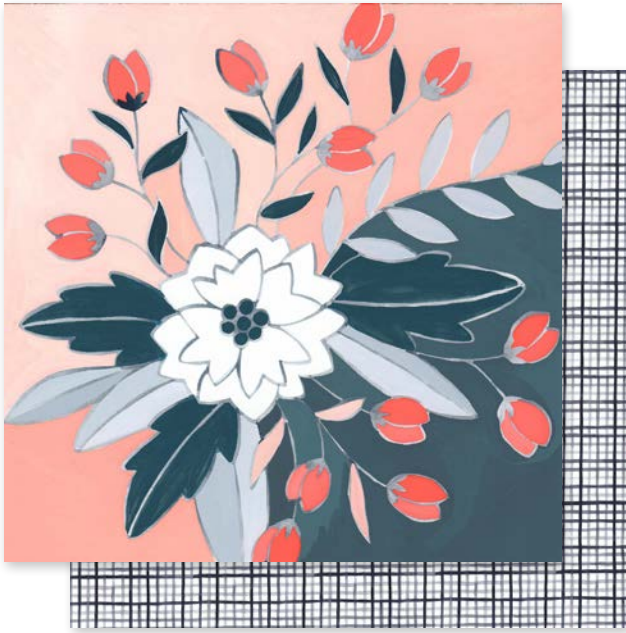

12x12 PATTERNED PAPER

Double-sided, acid free cardstock paper
| packaging 12x12.5 in |

| 346422 | Nightshade |