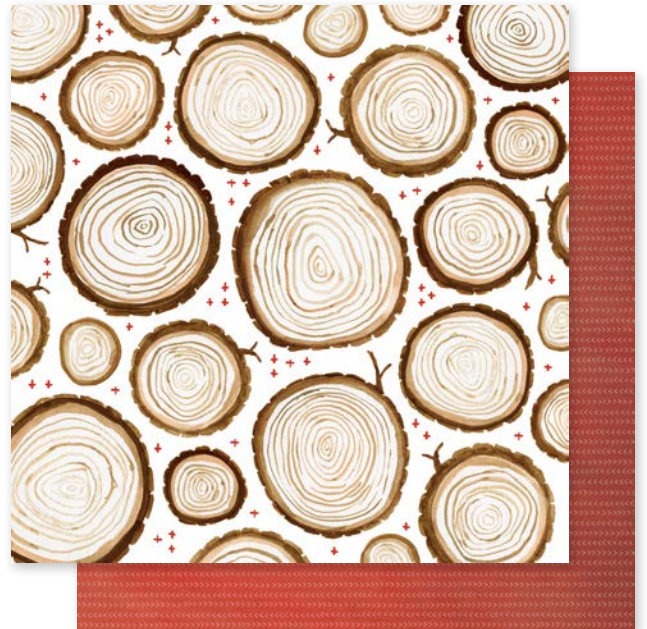

# creekside

**12x12 PATTERNED PAPER**

Double-sided, acid-free cardstock paper  
| packaging 12x12.5 in |

| 320662 | Take Note |

| 320663 | Gathering Flowers |

| 320664 | Night Sky |

| 320665 | Rings and Crosses |