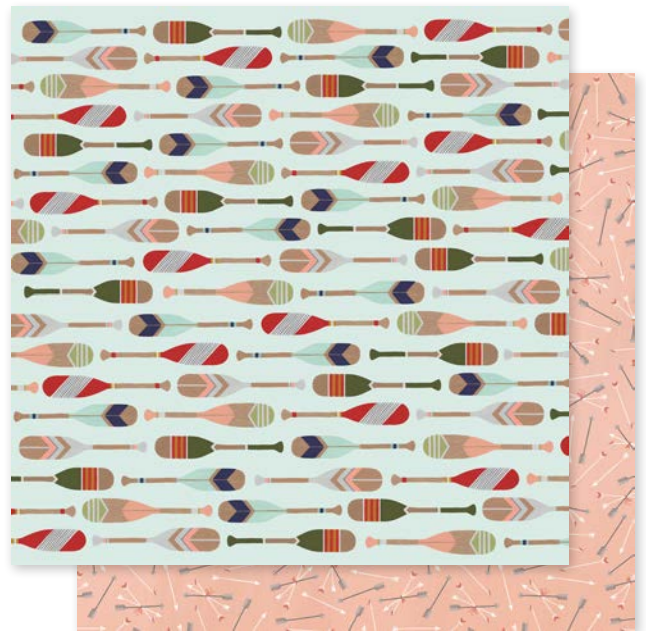

| 320669 | Paddle On |