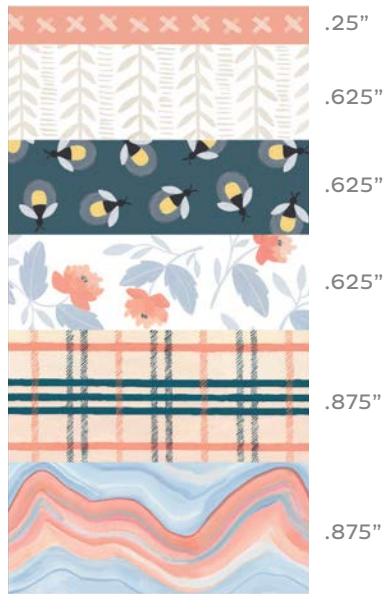

Twilight

WASHI TAPE SET

Set of 6 washi tape. 6 yards each, 36 yards total.
| 346436 | packaging 2x5.67 in | 6 pieces |

RUB-ONS

Rub-on transfer sheets. Includes applicator stick.
| 346437 | packaging 3.75x8.55 in | 2 sheets |