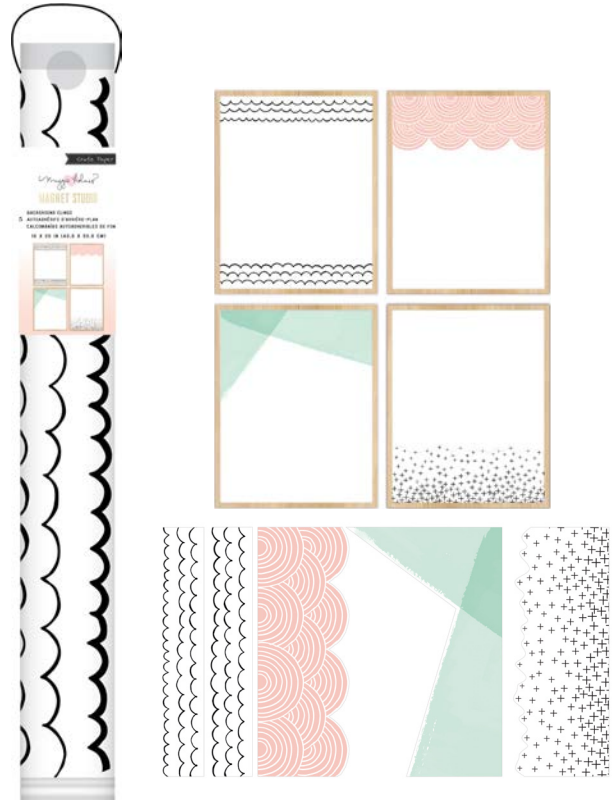

379033 KIDS CHORE CHART
3.25 x 10.68 in | Use With 10x14 Message Board | 70 pc

monday	tuesday	wednesday	thursday	friday	saturday

379086 MAGNETIC CALENDAR
5.37 x 16.75 in | Use With 16x20 Message Board | 75 pc

**344327 10 X 14 CLING
SHAPES & LINES**

2 x 9.5 in | Use With 10x14 Message Board | 5 pc

**344328 10 X 14 CLING
FLOWER**

2 x 9.5 in | Use With 10x14 Message Board | 7 pc

**344325 16 X 20 CLING
FLOWER**

2 x 16 in | Use With 16x20 Message Board | 7 pc