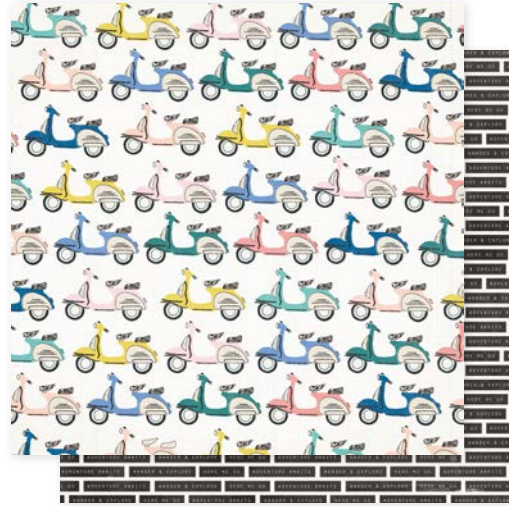

344330 CITY VIEWS