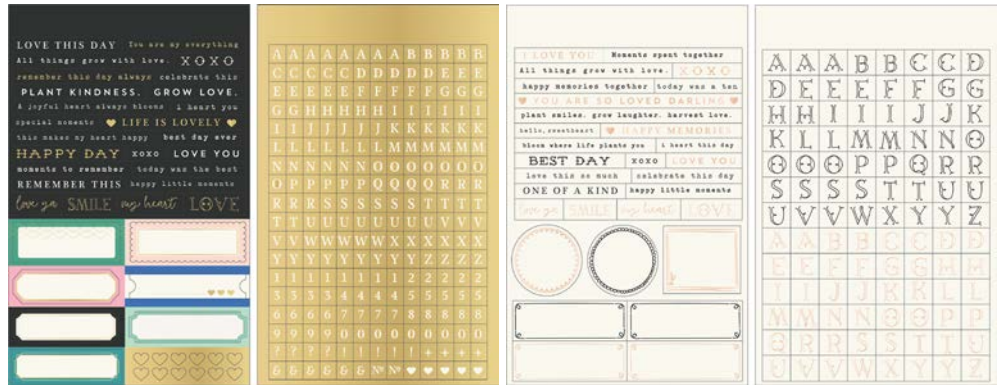

Embossed stickers beautifully embellish any scrapbooking project, card or smooth surface.

344398 EMBOSSED PUFFY STICKERS

3.75 x 8 in | 7 pc