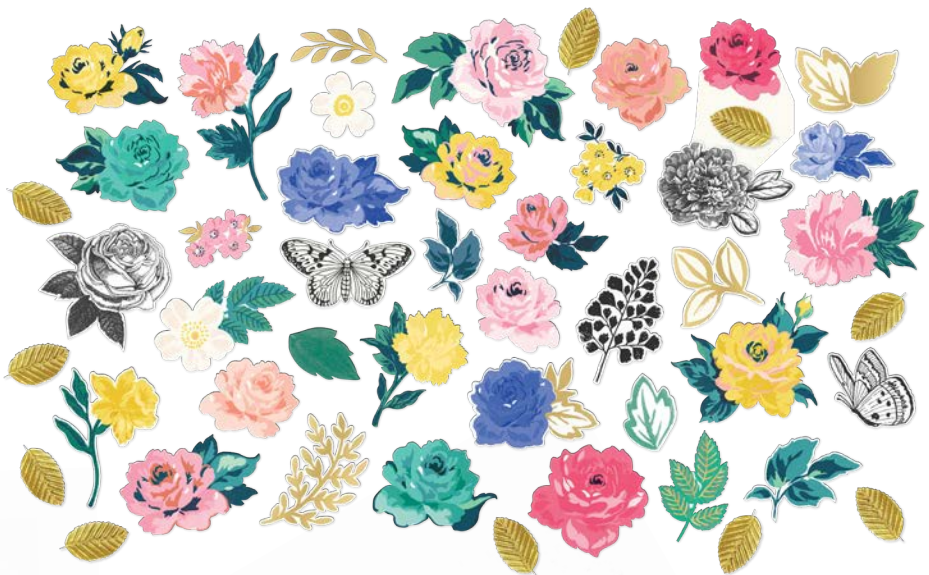

4.875 x 8 in | Gold Glitter & Gold Foil Accents | 9 pc

344387 EPHEMERA PACK
4.875 x 7 in | Rose Gold Foil Accents | 40 pc

344394 EPHEMERA PACK+
4.875 x 7 in | Gold Foil Accents | 50 pc

344405 DECORATIVE TRIM
3.875 x 7 in | 5 Yard | 1 pc