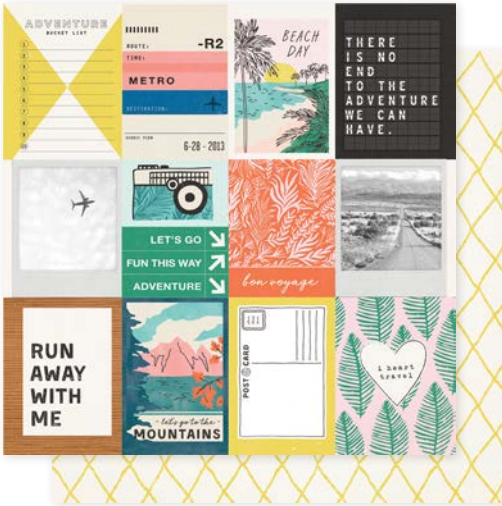

12x12 PAPERS

12 x 12.5 in | 1 pc

344329 PHOTO OP