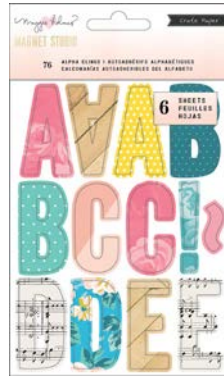

**379010 ALPHA CLINGS
MULTI-COLOR**

4.36 x 7.36 in | 76 pc