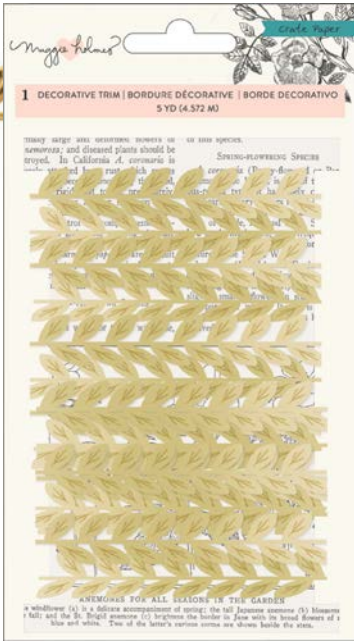

344405 DECORATIVE TRIM
3.875 x 7 in | 5 Yard | 1 pc