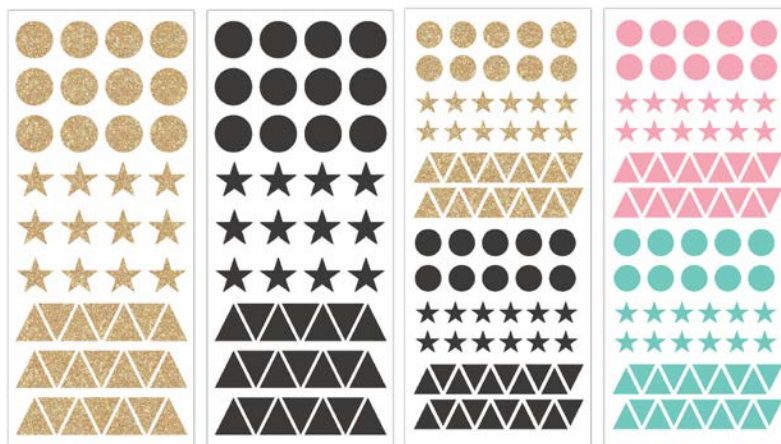

**344327 10 X 14 CLING
SHAPES & LINES**

2 x 9.5 in | Use With 10x14 Message Board | 5 pc

**344328 10 X 14 CLING
FLOWER**

2 x 9.5 in | Use With 10x14 Message Board | 7 pc

**344325 16 X 20 CLING
FLOWER**

2 x 16 in | Use With 16x20 Message Board | 7 pc

**344326 16 X 20 CLING
SHAPES & LINES**

2 x 16 in | Use With 16x20 Message Board | 5 pc

**379009 ALPHA CLINGS
BLACK**

4.36 x 7.36 in | 76 pc

**379010 ALPHA CLINGS
MULTI-COLOR**

4.36 x 7.36 in | 76 pc

**379013 CLING BOOK
GEO**

5 x 13.2 in | Gold Glitter Accent | 258 pc

379014 CLING BOOK PHRASE
5 x 13.2 in | 35 pc

379015 CLING BOOK ACCENT
5 x 13.2 in | 43 pc

Mix magnetic words together to create your own captions and messages!

379027 MAGNETIC WORD SET