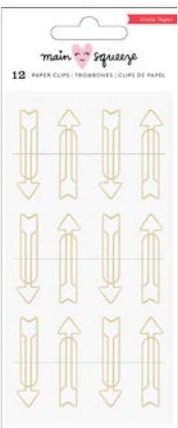

343988 WATERFALL STICKERS

4.875x8 in | Gold Glitter | 132 pc

Repositionable, high-tack puffy stickers won't leave residue. Perfect for laptops and phones!

344290 PUFFY STICKERS

3.75x8 in | Metallic Gold Accents | 27 pc