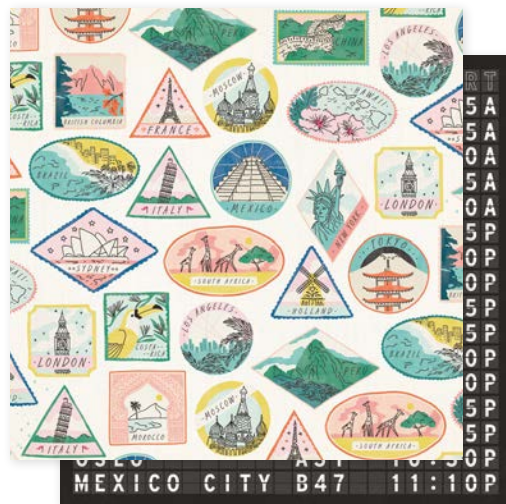

344340 PASSPORT