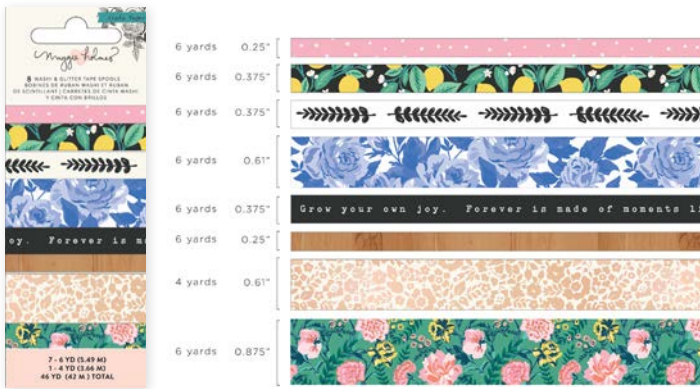

344397 WASHI TAPE SET

1.97 x 5.3 x 1.97 in | Rose Gold Accents | 8 pc | 46 yd total