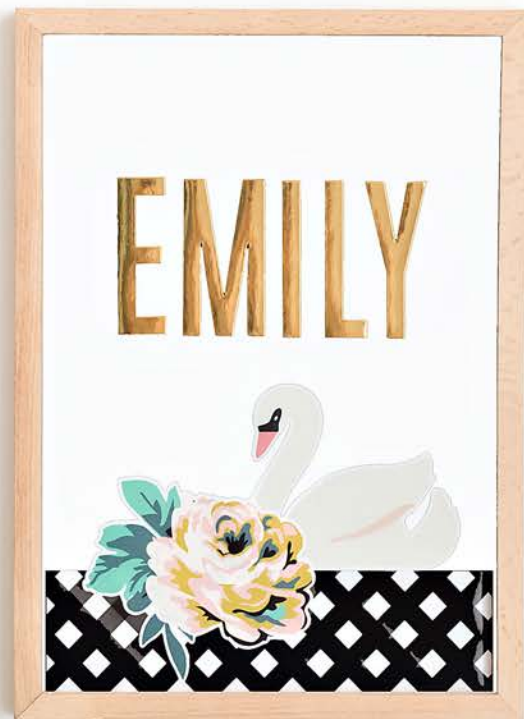

MAGNET STUDIO

Create and customize messages, calendars, and more with Magnet Studio by Maggie Holmes! Start with a blank magnetic message board, then mix and match background clings, phrases, and embellishments to make it your own! Dress up your to-do lists, personalize chore charts, and create beautiful home decor with Magnet Studio.