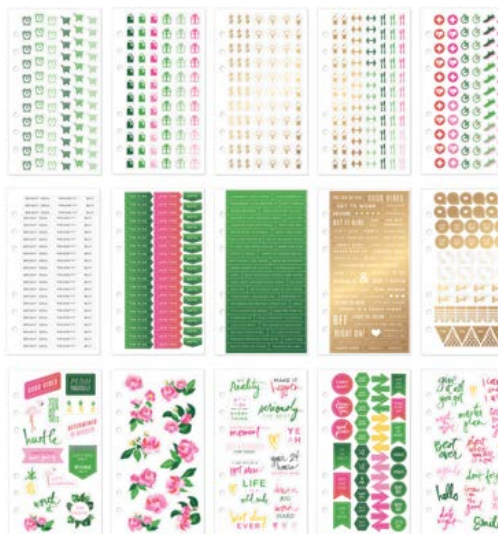

313909
STORYBOOK SET — TROPICAL | 3 PCS
MIN QTY 3 | CASE 48
PACKAGE 4.5" × 8.75"