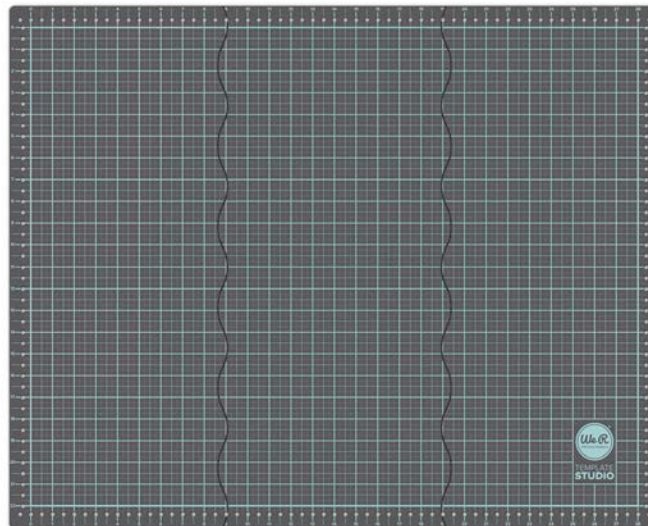

662551
TEMPLATE STUDIO STARTER KIT

MSRP	MIN	CASE	PKG
$74.99	3	6	25" X 11.5" X 2"

Easily create large scale gift bags, envelopes, boxes, decor, and more.

INCLUDES:

23 X 29 inch tri-fold mat, 5 Template Guides, Cutting Blade, Scoring Blade & Instruction Cards.

Instruction cards and online videos provide easy to follow steps and measurements.

Guides lock in place with a peg and hole system.

Works perfectly with standard 22 X 28 inch Poster Board.