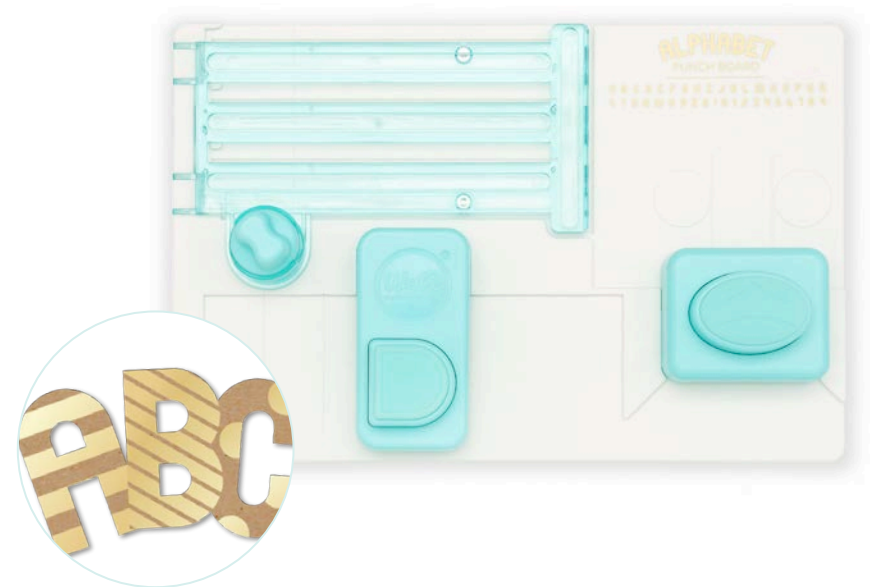

660889
ALPHABET PUNCH BOARD

MSRP	MIN	CASE	PKG
$34.99	3	24	10" X 12.5" X 2"

Quickly create any 3 X 5 inch letter or number.