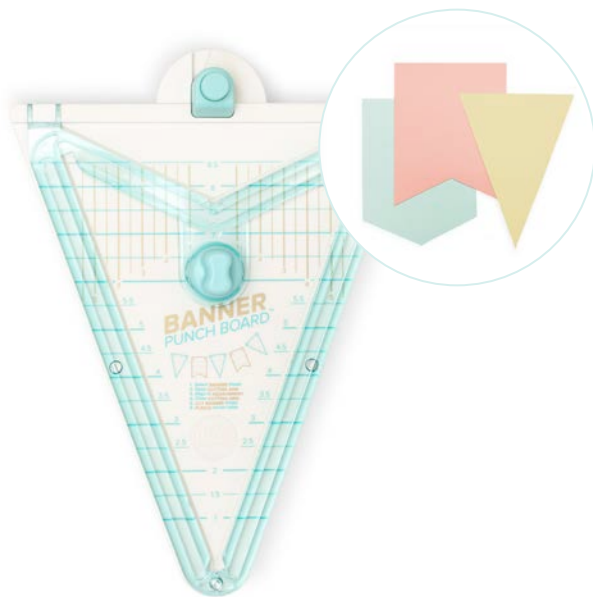

662565 BANNER PUNCH BOARD

MSRP	MIN	CASE	PKG
$24.99	3	24	13.6" X 9.8" X 2.2"

Create banners in over 30 different shapes and sizes.