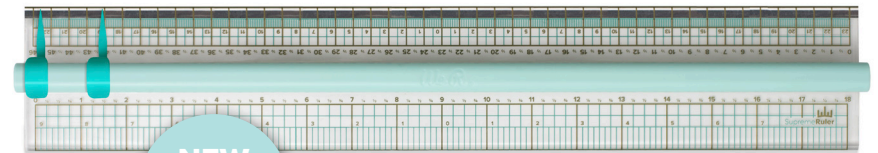

NEW
SHIPPING
NOW

EASY GRIP
HANDLE

ADJUSTABLE
GUIDES

NON-SLIP
BOTTOM