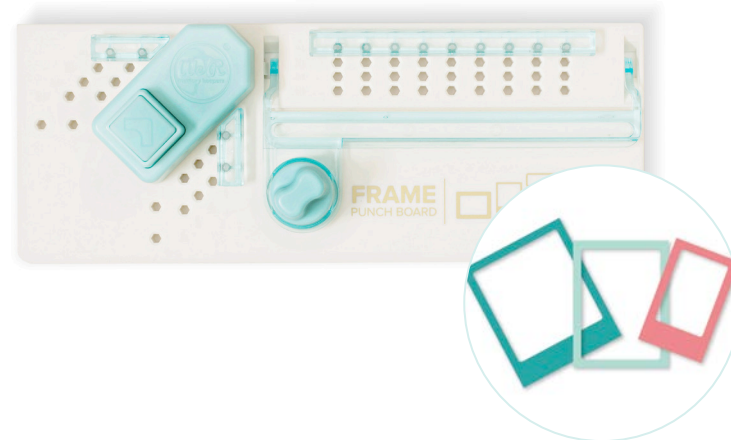

TAB PUNCH BOARD

663105 TAB PUNCH BOARD

MSRP	MIN	CASE	PKG
$24.99	3	36	8.5" X 9.25" X 2.4"

Create perfectly spaced small, medium, and large tabs on any sheet.

FRAME PUNCH BOARD

663006 FRAME PUNCH BOARD

MSRP	MIN	CASE	PKG
$24.99	1	24	12.8" X 6.85" X 2"

Easily create paper frames from 2 to 12 inches.