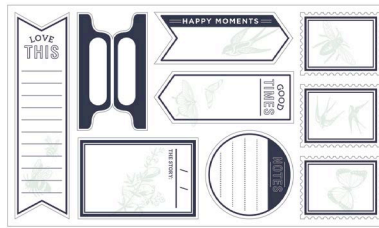

663106
LARGE LABELS

MSRP	MIN	CASE	PKG
$3.99	3	144	8" X 4"