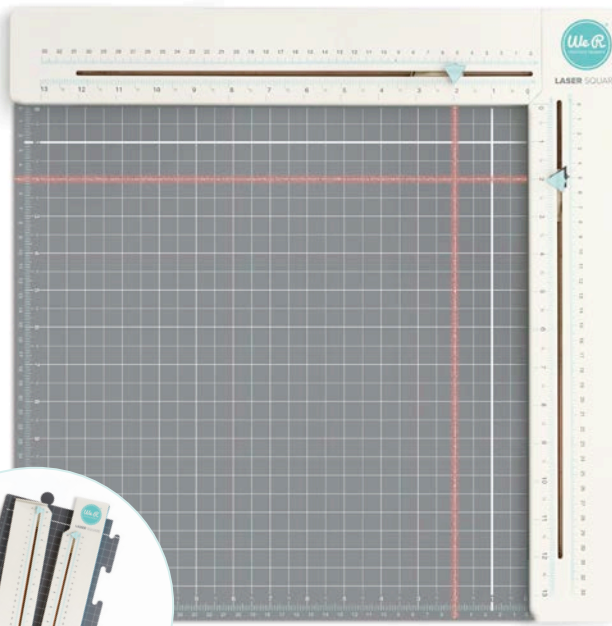

662964
LASER SQUARE & MAT – EUROPE

MSRP	MIN	CASE	PKG
$79.99	1	6	18.11" X 8.19" X 1.87"