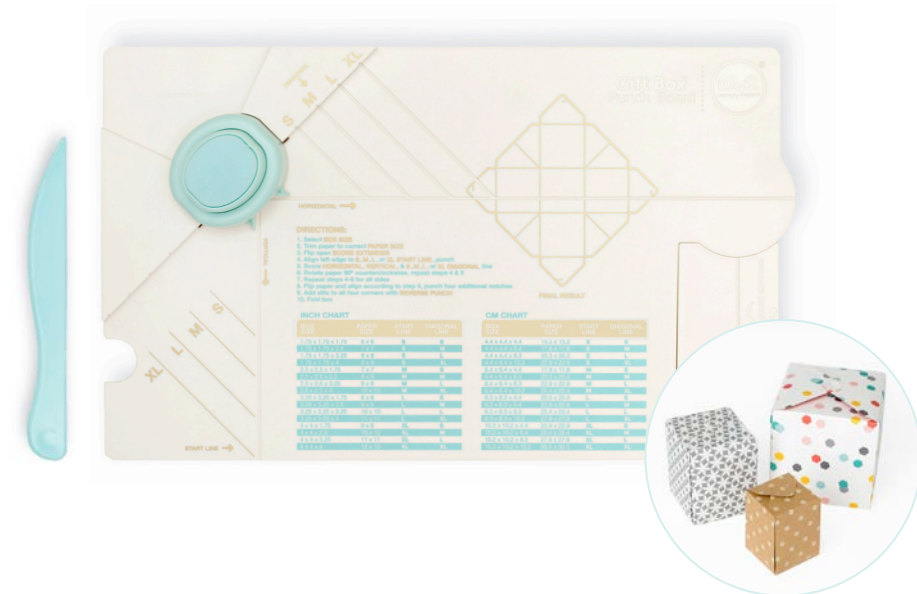

GIFT BOX PUNCH BOARD

71334-0 GIFT BOX PUNCH BOARD

MSRP	MIN	CASE	PKG
$24.99	4	24	12.5" X 10.65" X 2"

Personalize your gifts with easy to make gift boxes.

GIFT BAG PUNCH BOARD

71333-3 GIFT BAG PUNCH BOARD

MSRP	MIN	CASE	PKG
$24.99	4	24	12.5" X 6" X 2"

Create stylish bags in varying sizes.