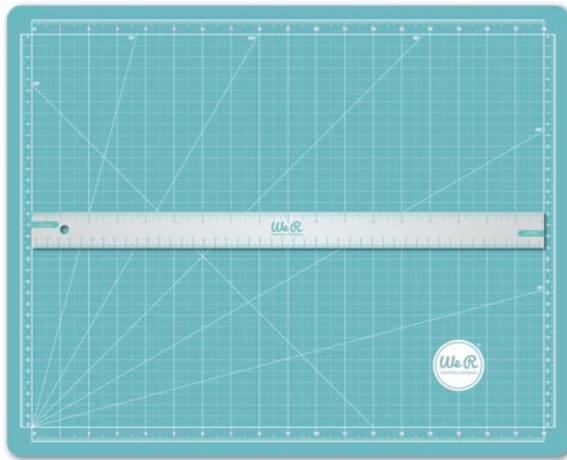

70938-1
16" X 20" MAGNETIC MAT & 18" MAGNETIC RULER

MSRP	MIN	CASE	PKG
$34.99	4	8	22" X 18.5"