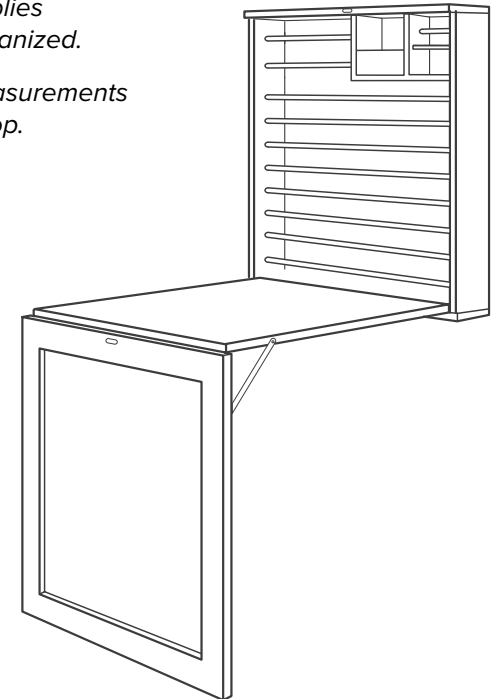

80007-1
FOLD DOWN GIFT WRAP STATION

MSRP	MIN	CASE	PKG
$299.99	1	1	37" X 36.25" X 8"

Keep all your wrapping supplies conveniently stored and organized.

Gift wrap size chart and measurements are silk-screened on table top.