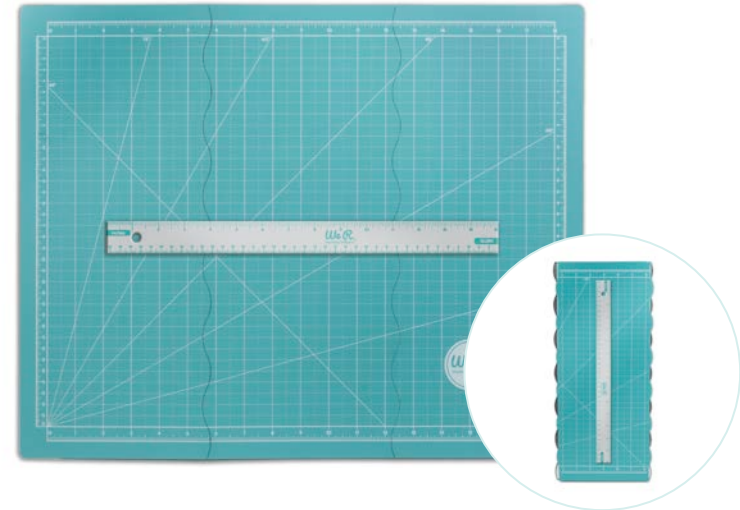

71350-0
TRI-FOLD MAGNETIC MAT & 18" MAGNETIC RULER

MSRP	MIN	CASE	PKG
$34.99	4	12	18.5" X 9.25" X 2"