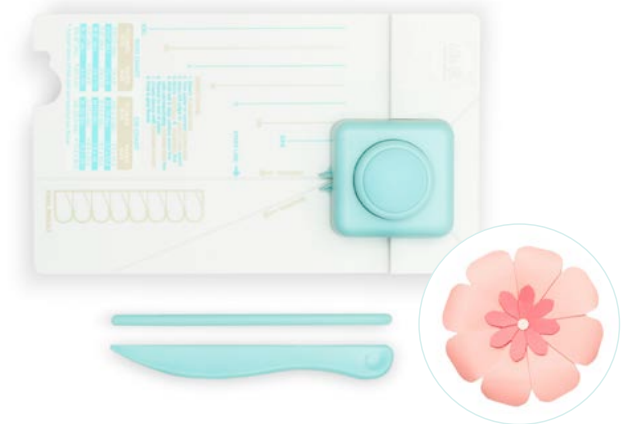

# FLOWER PUNCH BOARD

71342-5  
**FLOWER PUNCH BOARD**

MSRP	MIN	CASE	PKG
\$24.99	4	24	2" X 12.5" X 6"

Create dimensional flowers and leaves between 3 and 9 inches.

71343-2  
**SPRING GREEN STEM KIT**

MSRP	MIN	CASE	PKG
\$6.99	6	126	5.75" X 9" X 1"